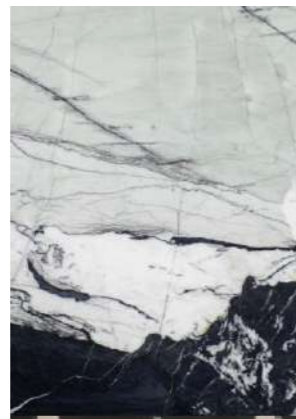

Crystal Opus